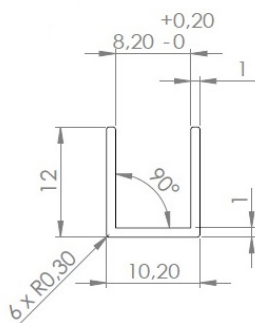

PRODUCT SHEET

Description:

Alu. U-Channel, F/8mm Glass, Polished Brass, 2 Mtr, 1x12x10,2mm (T/H/W)

Item number:

15.22.505-6

| Units | Box | Carton | HS Code | Barcode |
|-------|-----|--------|------------|--|
| Pcs. | 1 | 80 | 7604299090 |  |
| | | | | 5704866510332 |

| | | |
|------------|---------------|------------------|
| Surface: | Mirror chrome | All other finish |
| L = Length | 2300 mm. | 2500 mm. |

SISO A/S

Mileparken 11
DK-2740 Skovlunde
Denmark
VAT: DK 24786013